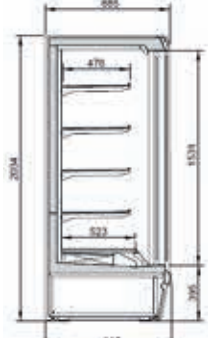

WALLS

Argus (0°C/+4°C) y (-18°C/-20°C)

Main Features

- ▶ Ventilated cooling
 - ▶ Simple stop defrosting
 - ▶ Electric defrosting (BT)
 - ▶ Ceiling lighting (except BT)
 - ▶ Vertical lighting (BT)
 - ▶ Four rows of shelves, without lighting and without price tags (XP, MP, Doors, BT)
 - ▶ Three rows of shelves, without lighting and without price tags (FV)
 - ▶ Aluminum doors with glass with thermal insulation (Doors)
 - ▶ Aluminum doors with hot glass with insulation (BT)
 - ▶ Upper mirror (FV)
 - ▶ Built-in compressor group version R404A
 - ▶ Remote group version (not included) valve R404A
- WITH SIDES / WITHOUT ACCESSORIES,
- ▶ Ambient temperature: + 25°C
 - ▶ Relative humidity: 60%
- XP/DOORS 0°C / +2°C MP +2°C / +4°C
 FV +5°C / +7°C BT -18°C / -20°C

ARGUS XP-MP

ARGUS DOORS

ARGUS XP-MP

ARGUS DOORS

ARGUS FV

ARGUS BT

Price List

Model	ARGUS	XP	DOORS	MP	FV	BT
Length (mm)						
INCORPORATED GROUP	937	6.274,00	-	5.416,00	5.452,00	-
	1250	6.839,00	7.794,00	6.367,00	5.755,00	9.692,00
	1875	9.436,00	11.220,00	7.883,00	7.956,00	11.360,00
	2500	11.202,00	13.779,00	9.768,00	8.926,00	-
REMOTE GROUP	937	3.949,00	-	-	-	-
	1250	4.338,00	6.817,00	-	-	7.770,00
	1875	5.197,00	8.529,00	-	-	9.382,00
	2500	6.526,00	11.484,00	-	-	-
Accessories						
	937	1250	1875	2500	Prices (€)	
Standard side				403,00		
Standard BT side				477,00		
Channel union kit				114,00		
Manual night curtain	98,00	113,00	137,00	172,00		
Evaporator supplement deses. Electric (XP)	118,00	134,00	149,00	211,00		
Porta profile Al + H100 plexi handrail (1 row)	20,00	27,00	40,00	54,00		
Transparent price holder 39/39 (1 row est)	8,00	8,00	16,00	16,00		
Direct price holder to shelf 39/34 (1 row)	5,00	7,00	10,00	14,00		