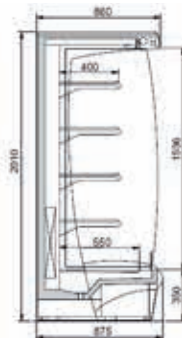

WALLS

Argus (0°C/+4°C) y (-18°C/-20°C)

Main Features

- ▶ Ventilated cooling
 - ▶ Simple stop defrosting
 - ▶ Electric defrosting (BT)
 - ▶ Ceiling lighting (except BT)
 - ▶ Vertical lighting (BT)
 - ▶ Four rows of shelves, without lighting and without price tags (XP, MP, Doors, BT)
 - ▶ Three rows of shelves, without lighting and without price tags (FV)
 - ▶ Aluminum doors with glass with thermal insulation (Doors)
 - ▶ Aluminum doors with hot glass with insulation (BT)
 - ▶ Upper mirror (FV)
 - ▶ Built-in compressor group version R404A
 - ▶ Remote group version (not included) valve R404A
- WITH SIDES / WITHOUT ACCESSORIES,
- ▶ Ambient temperature: + 25°C
 - ▶ Relative humidity: 60%
- XP/DOORS 0°C / +2°C MP +2°C / +4°C
 FV +5°C / +7°C BT -18°C / -20°C

ARGUS XP-MP

ARGUS DOORS

ARGUS XP-MP

ARGUS DOORS

ARGUS FV

ARGUS BT

Price List

Model	ARGUS	XP	DOORS	MP	FV	BT
Length (mm)						
INCORPORATED GROUP	937	6.274,00	-	5.416,00	5.452,00	-
	1250	6.839,00	7.794,00	6.367,00	5.755,00	9.692,00
	1875	9.436,00	11.220,00	7.883,00	7.956,00	11.360,00
	2500	11.202,00	13.779,00	9.768,00	8.926,00	-
REMOTE GROUP	937	3.949,00	-	-	-	-
	1250	4.338,00	6.817,00	-	-	7.770,00
	1875	5.197,00	8.529,00	-	-	9.382,00
	2500	6.526,00	11.484,00	-	-	-
Accessories						
	937	1250	1875	2500	Prices (€)	
Standard side				403,00		
Standard BT side				477,00		
Channel union kit				114,00		
Manual night curtain	98,00	113,00	137,00	172,00		
Evaporator supplement deses. Electric (XP)	118,00	134,00	149,00	211,00		
Porta profile Al + H100 plexi handrail (1 row)	20,00	27,00	40,00	54,00		
Transparent price holder 39/39 (1 row est)	8,00	8,00	16,00	16,00		
Direct price holder to shelf 39/34 (1 row)	5,00	7,00	10,00	14,00		