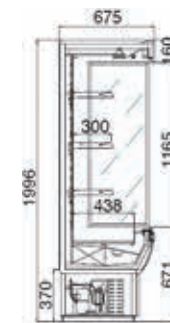

DISPLAY FRIDGES

Trent 4 (+2°C/+4°C)

Main Features

- ▶ Ventilated cooling
- ▶ Simple stop defrosting
- ▶ Interior of the furniture and shelves painted in WHITE (INOX in inox models)
 - ▶ Three levels of AMX shelving, without lighting, with price holders
- ▶ Ceiling lighting
- ▶ Automatic water evaporation (version 1800)
- ▶ INOX version: Interior of the stainless steel furniture, shelves and sides
 - ▶ Mechanical thermometer
 - ▶ Versión **grupo compresor incorporado R404A**
 - ▶ Group remote version (not included), valve R404A
- WITH SIDES / WITHOUT ACCESSORIES
- ▶ Ambient temperature: + 25°C.
- ▶ Relative humidity: 60%.

TRENT 4

TRENT 4 L600 INOX

Working Temperature

TN +2°C / +4°C

Price List

Model		TRENT 4	TRENT 4 INOX	TRENT 4 L600	TRENT 4 L600 INOX		
	Length (mm)	Prices (€)					
INCORPORATED GROUP	900	2.667,00	4.523,00	2.883,00	3.761,00		
	1200	2.960,00	5.072,00	3.196,00	4.199,00		
	1800	3.600,00	6.027,00	3.775,00	4.912,00		
REMOTE GROUP	900	2.005,00	3.906,00	-	-		
	1200	2.261,00	4.413,00	-	-		
	1800	2.779,00	5.248,00	-	-		
Accessories		900		1200		1800	
		WHITE	INOX	WHITE	INOX	WHITE	INOX
Side		370,00	397,00	370,00	397,00	370,00	397,00
Union kit		74,00	74,00	74,00	74,00	74,00	74,00
Manual night curtain		87,00	87,00	100,00	100,00	129,00	129,00
Set of 1 shelf		49,00	82,00	59,00	97,00	96,00	199,00
Mirror fruit and vegetables		90,00	109,00	203,00	244,00	283,00	339,00
Automatic defrosting kit		215,00	215,00	215,00	215,00	-	-
Illumination 1 row of shelves (React. + Ceil+ Displ.)		189,00	198,00	212,00	221,00	379,00	394,00
Illumination 2 rows of shelves (React. + Ceil + Displ.)		307,00	324,00	354,00	372,00	615,00	647,00
Illumination 3 rows of shelves (React. + Ceil + Displ.)		426,00	450,00	495,00	520,00	851,00	900,00
Illumination 4 rows of shelves (React. + Ceil + Displ.)		548,00	580,00	641,00	674,00	1.094,00	1.159,00
