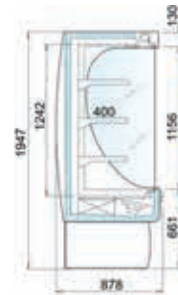

DISPLAY FRIDGES

Trent 4 (+2°C/+4°C)

Main Features

- ▶ Ventilated cooling
- ▶ Simple stop defrosting
- ▶ Interior of the furniture and shelves painted in WHITE (INOX in inox models)
 - ▶ Three levels of AMX shelving, without lighting, with price holders
- ▶ Ceiling lighting
- ▶ Automatic water evaporation (version 1800)
- ▶ INOX version: Interior of the stainless steel furniture, shelves and sides
 - ▶ Mechanical thermometer
 - ▶ Versión **grupo compresor incorporado R404A**
 - ▶ Group remote version (not included), valve R404A
- WITH SIDES / WITHOUT ACCESSORIES
- ▶ Ambient temperature: + 25°C.
- ▶ Relative humidity: 60%.

TRENT 4

TRENT 4 L600 INOX

Working Temperature

TN +2°C / +4°C

Price List

Model		TRENT 4	TRENT 4 INOX	TRENT 4 L600	TRENT 4 L600 INOX		
	Length (mm)	Prices (€)					
INCORPORATED GROUP	900	2.667,00	4.523,00	2.883,00	3.761,00		
	1200	2.960,00	5.072,00	3.196,00	4.199,00		
	1800	3.600,00	6.027,00	3.775,00	4.912,00		
REMOTE GROUP	900	2.005,00	3.906,00	-	-		
	1200	2.261,00	4.413,00	-	-		
	1800	2.779,00	5.248,00	-	-		
Accessories		900		1200		1800	
		WHITE	INOX	WHITE	INOX	WHITE	INOX
Side		370,00	397,00	370,00	397,00	370,00	397,00
Union kit		74,00	74,00	74,00	74,00	74,00	74,00
Manual night curtain		87,00	87,00	100,00	100,00	129,00	129,00
Set of 1 shelf		49,00	82,00	59,00	97,00	96,00	199,00
Mirror fruit and vegetables		90,00	109,00	203,00	244,00	283,00	339,00
Automatic defrosting kit		215,00	215,00	215,00	215,00	-	-
Illumination 1 row of shelves (React. + Ceil+ Displ.)		189,00	198,00	212,00	221,00	379,00	394,00
Illumination 2 rows of shelves (React. + Ceil + Displ.)		307,00	324,00	354,00	372,00	615,00	647,00
Illumination 3 rows of shelves (React. + Ceil + Displ.)		426,00	450,00	495,00	520,00	851,00	900,00
Illumination 4 rows of shelves (React. + Ceil + Displ.)		548,00	580,00	641,00	674,00	1.094,00	1.159,00
