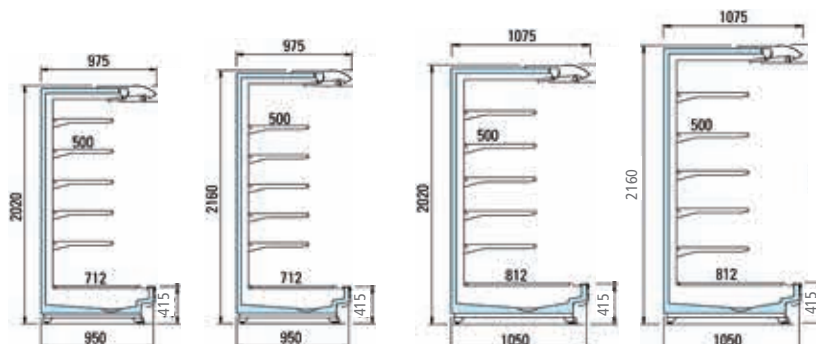

Working temperature

TN - 1C   +2°C / +4°C

TN - 2C   0°C / +2°C

LISBONA MF 95 200 - 216

LISBONA MF 105 200 - 216

Price List

Length (mm)		1250	1875	2500	3750	CAB 1958	CAB 2159
MODEL	LISBONA MF	Prices (€)					
MF 1C	085 H200	3.542,00	4.427,00	4.722,00	6.247,00	7.969,00	-
	085 H216	3.571,00	4.506,00	4.767,00	6.287,00	8.110,00	-
	095 H200	3.642,00	4.476,00	4.856,00	6.307,00	-	8.057,00
	095 H216	3.731,00	4.545,00	5.113,00	6.631,00	-	8.181,00
	105 H200	3.717,00	4.526,00	4.955,00	6.433,00	-	-
	105 H216	3.806,00	4.594,00	5.216,00	6.767,00	-	-
MF 2C	085 H200	3.886,00	4.968,00	5.313,00	7.083,00	8.943,00	-
	085 H216	3.916,00	5.047,00	5.357,00	7.123,00	9.084,00	-
	095 H200	3.986,00	5.017,00	5.446,00	7.143,00	-	9.031,00
	095 H216	4.075,00	5.086,00	5.703,00	7.467,00	-	9.155,00
	105 H200	4.061,00	5.067,00	5.546,00	7.269,00	-	-
	105 H216	4.151,00	5.135,00	5.806,00	7.603,00	-	-

***