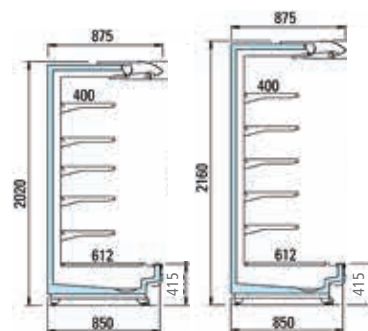

#### Main Features

- ▶ Ventilated refrigeration.
- ▶ Simple stop defrost.
- ▶ Interior of the furniture and shelves painted in ARNEG WHITE.
- ▶ Five levels of IMZ 25 shelves, without lighting and without price holders.
- ▶ MF: Height of the tank 415 mm.
- ▶ Ceiling lightning
- ▶ RAL 7042 PVC bumpers
- ▶ Mechanical thermometer
- ▶ With Remote Group (not included), valve R404A
- ▶ 1C: An air curtain
- ▶ 2C: Two air curtains