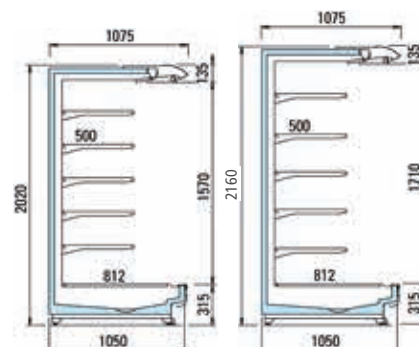

WALLS

Lisbona LF (0°C/+4°C)

1C - 2C

Main Features

- ▶ Ventilated cooling
- ▶ Simple stop defrosting
- ▶ Interior of the furniture and shelves painted in ARNEG WHITE
 - ▶ Five levels of IMZ 25 shelving, without lighting and without price tags
- ▶ LF: Height of the tank 315 mm
- ▶ Ceiling lighting
- ▶ RAL 7042 PVC bumpers
- ▶ Mechanical thermometer
- ▶ With Remote Group (not included), valve R404A

LISBONA LF 95 200 - 216

LISBONA LF 105 200 - 216

Price List

Length (mm)		1250	1875	2500	3750	CAB 1958	CAB 2159
MODEL	LISBONA LF	Prices (€)					
LF 1C	085 H200	3.326,00	4.157,00	4.434,00	5.866,00	7.482,00	-
	085 H216	3.353,00	4.231,00	4.476,00	5.903,00	7.615,00	-
	095 H200	3.420,00	4.203,00	4.560,00	5.922,00	-	7.566,00
	095 H216	3.503,00	4.268,00	4.810,00	6.266,00	-	7.682,00
	105 H200	3.490,00	4.249,00	4.653,00	6.040,00	-	-
	105 H216	3.574,00	4.314,00	4.898,00	6.354,00	-	-
LF 2C	085 H200	3.649,00	4.665,00	4.988,00	6.651,00	8.397,00	-
	085 H216	3.677,00	4.739,00	5.030,00	6.688,00	8.530,00	-
	095 H200	3.743,00	4.711,00	5.114,00	6.707,00	-	8.480,00
	095 H216	3.826,00	4.776,00	5.355,00	7.011,00	-	8.597,00
	105 H200	3.813,00	4.757,00	5.207,00	6.826,00	-	-
	105 H216	3.897,00	4.822,00	5.452,00	7.139,00	-	-