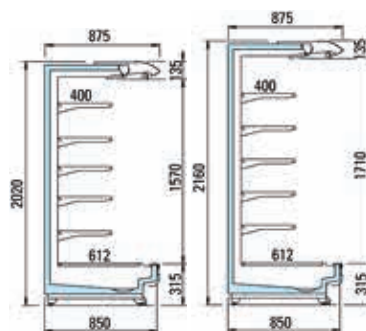

LF 85 200 - 216

- 1C: An air curtain
- 2C: Two air curtains
- NO SIDES / NO ACCESSORIES
- Ambient temperature: + 25°C
- Relative humidity: 60%
- Working temperature
- TN - 1C +2°C / +4°C
- TN - 2C 0°C / +2°C