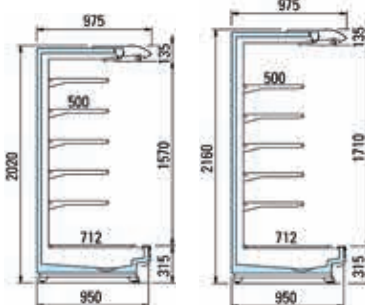

WALLS

Lisbona LF (0°C/+4°C)

1C - 2C

Main Features

- ▶ Ventilated cooling
- ▶ Simple stop defrosting
- ▶ Interior of the furniture and shelves painted in ARNEG WHITE
 - ▶ Five levels of IMZ 25 shelving, without lighting and without price tags
- ▶ LF: Height of the tank 315 mm
- ▶ Ceiling lighting
- ▶ RAL 7042 PVC bumpers
- ▶ Mechanical thermometer
- ▶ With Remote Group (not included), valve R404A

LISBONA LF 95 200 - 216

LISBONA LF 105 200 - 216

Price List

Length (mm)		1250	1875	2500	3750	CAB 1958	CAB 2159
MODEL	LISBONA LF	Prices (€)					
LF 1C	085 H200	3.326,00	4.157,00	4.434,00	5.866,00	7.482,00	-
	085 H216	3.353,00	4.231,00	4.476,00	5.903,00	7.615,00	-
	095 H200	3.420,00	4.203,00	4.560,00	5.922,00	-	7.566,00
	095 H216	3.503,00	4.268,00	4.810,00	6.266,00	-	7.682,00
	105 H200	3.490,00	4.249,00	4.653,00	6.040,00	-	-
	105 H216	3.574,00	4.314,00	4.898,00	6.354,00	-	-
LF 2C	085 H200	3.649,00	4.665,00	4.988,00	6.651,00	8.397,00	-
	085 H216	3.677,00	4.739,00	5.030,00	6.688,00	8.530,00	-
	095 H200	3.743,00	4.711,00	5.114,00	6.707,00	-	8.480,00
	095 H216	3.826,00	4.776,00	5.355,00	7.011,00	-	8.597,00
	105 H200	3.813,00	4.757,00	5.207,00	6.826,00	-	-
	105 H216	3.897,00	4.822,00	5.452,00	7.139,00	-	-