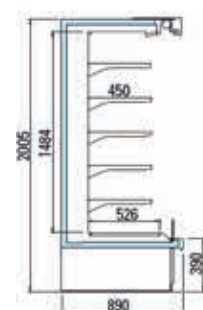

WALLS

Estoril (2°C/+4°C)

Main Features

- ▶ Ventilated refrigeration
- ▶ Simple stop defrosting
- ▶ Interior of the furniture and shelves painted in ARNEG WHITE
- ▶ Four levels of shelves type IMZ of 450 mm, without lighting and without price
- ▶ Lighting on the ceiling
- ▶ Mechanical thermometer
- ▶ Built-in compressor group version R404A
- ▶ Remote group version (not included), valve R404A

NO SIDES / NO ACCESSORIES

- ▶ Ambient temperature: + 25°C
- ▶ Relative humidity: 60%

Work temperature

TN +2°C / +4°C

ESTORIL

Price List

Model	ESTORIL		ESTORIL INOX	
	Length (mm)	Prices (€)		
INCORPORATED GROUP	937	3.510,00	4.563,00	
	1250	4.348,00	5.653,00	
	1875	7.456,00	9.693,00	
	2500	8.163,00	10.623,00	
REMOTE GROUP	937	2.274,00	2.957,00	
	1250	2.629,00	3.417,00	
	1875	4.129,00	5.368,00	
	2500	4.906,00	6.378,00	
Accessories	937	1250	1875	2500
	Prices (€)			
Channel union kit			120,00	
Laminated Side			443,00	
Panoramic Side			516,00	
Side with mirror			461,00	
Inox Side			578,00	
Total plexi partition			148,00	
Manual night curtain	104,00	105,00	178,00	211,00
Aluminum profile (1 row est.)	5,00	6,00	10,00	12,00
Transparent price holder 39/26 (1 row est.)	2,00	3,00	4,00	6,00
Handrail plexi h75 mm (1 row est.)	14,00	20,00	29,00	39,00
Direct price holder to shelf (1 row est.)	4,00	5,00	8,00	10,00
1 shelf set 450 mm	64,00	71,00	128,00	143,00
Lighting 3 rows of shelves (Reac + plaf + pant)	-	438,00	859,00	878,00
Lighting 4 rows of shelves (Reac + plaf + pant)	-	523,00	1.023,00	1.048,00
Lighting 5 rows of shelves (Reac + plaf + pant)	-	609,00	1.185,00	1.216,00
Upper mirror	-	138,00	144,00	227,00
